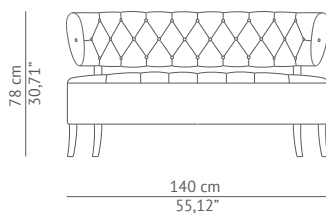

BB CONTRACT

by BRABBU

CASEGOODS UPHOLSTERY LIGHTING RUGS

ZULU | 2 SEAT SOFA

ZULU velvet two seat sofa, a mid century modern furniture piece, is based in one of the elements that ZULU tribe recognizes by being present in a human being - the shadow. It means prestige or personality. ZULU velvet two seat sofa is a simple piece, although its structure and colour gives the prestige that only mid century modern pieces have and that the ZULU Culture requires, the velvet softness of ZULU two seat sofa along with the capitone gives more personality to this mid century modern furniture piece, making it an unforgettable piece whether the set where it is placed in.

DIMENSIONS

WIDTH	140 cm 55,11"
DEPTH	72 cm 28,34"
HEIGHT	82 cm 32,28"
SEAT HEIGHT	44 cm 17,32"
SEAT DEPTH	55 cm 21,65"

MATERIALS

FABRIC	Cotton velvet
FABRIC REFERENCE	BB MOSS VIII - Colour 17
FABRIC NEEDED	9 mts 354,33" (Standard width 1,40mts 55")
LEGS	Painted in wenge colour

FABRIC / LEATHER REQUEST

COM	9 mts 354,33" (Standard width 1,40mts 55")
COL	138,6 sq ft

PRODUCT OPTIONS

FABRIC	BB MOSS VIII - Colour 8; 18
LEGS	Painted in aged brown

PACKAGING

DIMENSIONS	W 147 cm 57,87" D 78 cm 30,71" H 85 cm 33,46"
VOLUME	0,97 m ³ 34,25 ft ³
WEIGHT	50kg 110 lbs