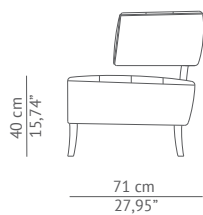

DIMENSIONS

WIDTH	140 cm 55,11"
DEPTH	72 cm 28,34"
HEIGHT	82 cm 32,28"
SEAT HEIGHT	44 cm 17,32"
SEAT DEPTH	55 cm 21,65"

MATERIALS

FABRIC	Cotton velvet
FABRIC REFERENCE	BB MOSS VIII - Colour 17
FABRIC NEEDED	9 mts 354,33" (Standard width 1,40mts 55")
LEGS	Painted in wenge colour

FABRIC / LEATHER REQUEST

COM	9 mts 354,33" (Standard width 1,40mts 55")
COL	138,6 sq ft

PRODUCT OPTIONS

FABRIC	BB MOSS VIII - Colour 8; 18
LEGS	Painted in aged brown

PACKAGING

DIMENSIONS	W 147 cm 57,87" D 78 cm 30,71" H 85 cm 33,46"
VOLUME	0,97 m ³ 34,25 ft ³
WEIGHT	50kg 110 lbs