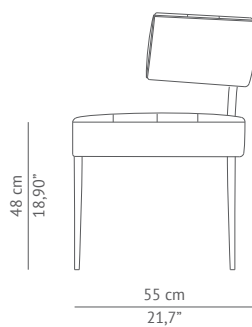

DIMENSIONS

WIDTH	57 cm 22,05"
DEPTH	55 cm 23,23"
HEIGHT	81 cm 32,68"
SEAT HEIGHT	47 cm 18,50"
SEAT DEPTH	44 cm 20,08"

MATERIALS

FABRIC	Cotton velvet
FABRIC REFERENCE	BB MOSS VIII - Colour 4
FABRIC NEEDED	2 mts 78,74" (Standard width 1,40mts 55")
LEGS	Painted in wenge colour
NAILS	Aged gold
DETAILS	Aged brass

FABRIC / LEATHER REQUEST

COM	2 mts 78,74" (Standard width 1,40mts 55")
COL	30,08 sq ft

PRODUCT OPTIONS

FABRIC	MOSS VIII-Colour 6
LEGS	Painted in wenge colour
NAILS	Aged gold
DETAILS	Aged brass

PACKAGING

DIMENSIONS	W 65 cm 25,6" D 62 cm 24,40" H 85 cm 33,46"
VOLUME	0,34 m ³ 12 ft ³
WEIGHT	35 kg 77,16 lbs