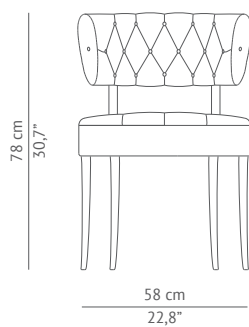

DIMENSIONS

WIDTH	57 cm 22,05"
DEPTH	55 cm 23,23"
HEIGHT	81 cm 32,68"
SEAT HEIGHT	47 cm 18,50"
SEAT DEPTH	44 cm 20,08"

MATERIALS

FABRIC	Cotton velvet
FABRIC REFERENCE	BB MOSS VIII - Colour 4
FABRIC NEEDED	2 mts 78,74" (Standard width 1,40mts 55")
LEGS	Painted in wenge colour
NAILS	Aged gold
DETAILS	Aged brass

FABRIC / LEATHER REQUEST

COM	2 mts 78,74" (Standard width 1,40mts 55")
COL	30,08 sq ft

PRODUCT OPTIONS

FABRIC	MOSS VIII-Colour 6
LEGS	Painted in wenge colour
NAILS	Aged gold
DETAILS	Aged brass

PACKAGING

DIMENSIONS	W 65 cm 25,6" D 62 cm 24,40" H 85 cm 33,46"
VOLUME	0,34 m ³ 12 ft ³
WEIGHT	35 kg 77,16 lbs