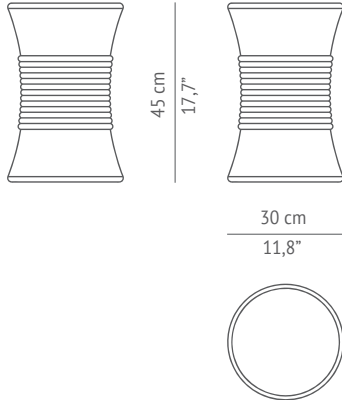

DIMENSIONS

HEIGHT 45 cm | 17,70"
DIAMETER 30 cm | 11,80"

MATERIALS

Tilia Wood with brushed aged brass rings.

PACKAGING

DIMENSIONS W 37 cm | 14,57" D 37 cm | 14,57" H 52 cm | 20,47"
VOLUME 0,07 m³ | 2,47ft³
WEIGHT 20kg | 44,09lbs