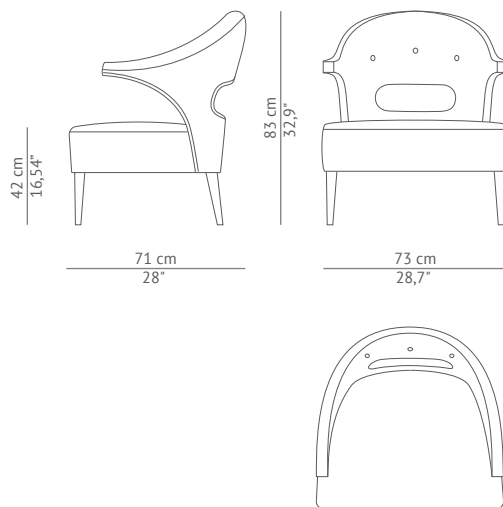

BB CONTRACT

by BRABBU

CASEGOODS UPHOLSTERY LIGHTING RUGS

NANOOK | ARMCHAIR

NANOOK is the Master of Bears, the one who decides the luck of the hunters in the Arctic regions. NANOOK armchair blends the beauty and grandiosity of this animal through the robust body covered by white synthetic leather. The legs in walnut root veneer with matte varnish revive the strength of the Master of Bears bringing it into the living room set. NANOOK armchair embodies a myth from Inuit culture while leave yourself to its comfort in a storytelling living room set. Powerful as the polar bear NANOOK will be a standing out piece in every decor.

DIMENSIONS

WIDTH	72 cm 28,30"
DEPTH	72 cm 28,30"
HEIGHT	84 cm 33,10"
SEAT HEIGHT	45 cm 17,70"
SEAT DEPTH	55 cm 21,70"
ARMREST HEIGHT	62 cm 24,40"

MATERIALS

FABRIC	Synthetic leather
FABRIC REFERENCE	BB LERIDA VI- Colour 1
FABRIC NEEDED	5,50 mts 217" (Standard width 1,40mts 55")
LEGS	Painted in wenge color
NAILS	Aged gold

FABRIC / LEATHER REQUEST

COM	5,50 mts 217" (Standard width 1,40mts 55")
COL	49 sq ft

PRODUCT OPTIONS

FABRIC	MOSS VI-Colour 6
LEGS	Painted in wenge color
NAILS	Aged gold

PACKAGING

DIMENSIONS	W 81 cm 31,89" D 81 cm 31,89" H 92 cm 36,22"
VOLUME	0,60 m ³ 21,19 ft ³
WEIGHT	21 kg 46,3 lb