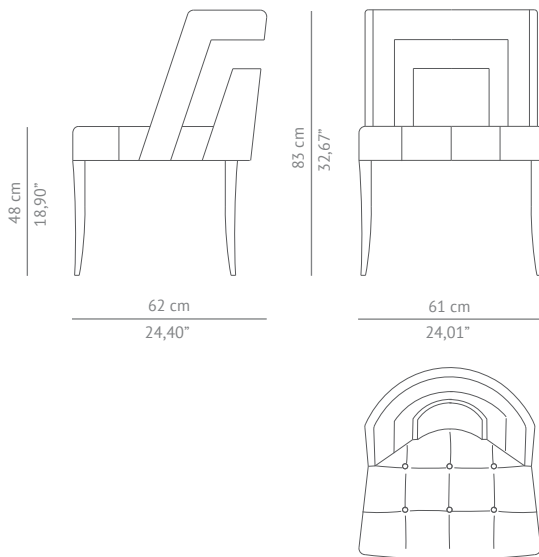

DIMENSIONS

WIDTH	61 cm 24,01"
DEPTH	62 cm 24,40"
HEIGHT	83 cm 32,67"
SEAT HEIGHT	48 cm 18,90"
SEAT DEPTH	45 cm 18,11"

MATERIALS

FABRIC	Cotton velvet
FABRIC REFERENCE	BB MOSS VIII - Colour 23
FABRIC NEEDED	4 mts 157,48" (Standard width 1,40mts 55") Painted in old chestnut colour.
LEGS	Bronze renaissance
NAILS	Aged brass

FABRIC / LEATHER REQUEST

COM	4 mts 157,48" (Standard width 1,40mts 55")
COL	61,60 sq ft

PRODUCT OPTIONS

FABRIC	Cotton velvet
FABRIC REFERENCE	BB MOSS VIII - Colour 9; Colour 18
FABRIC NEEDED	4 mts 157,48" (Standard width 1,40mts 55") Painted in old chestnut colour.
LEGS	Bronze renaissance
NAILS	Aged brass

PACKAGING

DIMENSIONS	W 64 cm 25,19" D 66 cm 25,98" H 85 cm 33,46"
VOLUME	0,36m ³ 12,71 ft ³
WEIGHT	19kg 41,89 lbs

LEAD TIME

Production lead time is of 12 weeks, delivery time not included. For orders of larger quantities BRABBU CONTRACT reserves the right to agree with the client on a different lead time.