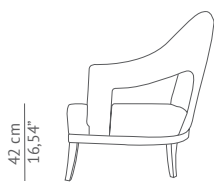

BB CONTRACT

by BRABBU

CASEGOODS UPHOLSTERY LIGHTING RUGS

N°20 | 2 SEAT SOFA

Each of BRABBU's living room furniture pieces arises from a fight between inspiration and hard work. Symbol of knowledge and rebirth, N°20 Two Seat Sofa was raised through a long journey of a total set of 24 prototypes intended to reinterpret the forces of nature in a living room furniture piece. N°20 distinguishes itself for its attitude represented in its fabric, a beautiful and standing out blue twill, and a structure that embraces us with strength and determination, like Mother Nature. N°20 Two Seat Sofa it's a modern living room furniture piece that will bring elegance to any decoration.

42 cm
16,54"

91 cm
35,83"

140 cm
55,12"

56 cm
22,05"

DIMENSIONS

WIDTH	140 cm 55,12"
DEPTH	80 cm 31,50"
HEIGHT	91 cm 35,83"
SEAT HEIGHT	42 cm 16,54"
SEAT DEPTH	56 cm 22,05"
ARMREST HEIGHT	66 cm 25,98"

MATERIALS

PRODUCT OPTIONS

FABRIC	BB DARIEN II - Colour 8; 32
LEGS	Painted in wenge colour

PACKAGING

DIMENSIONS	W 147 cm 57,87" D 87 cm 34,25" H 98 cm 38,58"
VOLUME	1,25 m ³ 44,14 ft ³
WEIGHT	77kg 169 lbs

LEAD TIME

Production lead time is of 12 weeks, delivery time not included. For orders of larger quantities BRABBU CONTRACT reserves the right to agree with the client on a different lead time.