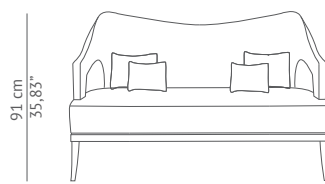

BB CONTRACT

by BRABBU

CASEGOODS UPHOLSTERY LIGHTING RUGS

N°20 | 2 SEAT SOFA

Each of BRABBU's living room furniture pieces arises from a fight between inspiration and hard work. Symbol of knowledge and rebirth, N°20 Two Seat Sofa was raised through a long journey of a total set of 24 prototypes intended to reinterpret the forces of nature in a living room furniture piece. N°20 distinguishes itself for its attitude represented in its fabric, a beautiful and standing out blue twill, and a structure that embraces us with strength and determination, like Mother Nature. N°20 Two Seat Sofa it's a modern living room furniture piece that will bring elegance to any decoration.

42 cm
16,54"

91 cm
35,83"

140 cm
55,12"

56 cm
22,05"

DIMENSIONS

WIDTH	140 cm 55,12"
DEPTH	80 cm 31,50"
HEIGHT	91 cm 35,83"
SEAT HEIGHT	42 cm 16,54"
SEAT DEPTH	56 cm 22,05"
ARMREST HEIGHT	66 cm 25,98"

MATERIALS

PRODUCT OPTIONS

FABRIC	BB DARIEN II - Colour 8; 32
LEGS	Painted in wenge colour

PACKAGING

DIMENSIONS	W 147 cm 57,87" D 87 cm 34,25" H 98 cm 38,58"
VOLUME	1,25 m ³ 44,14 ft ³
WEIGHT	77kg 169 lbs

LEAD TIME

Production lead time is of 12 weeks, delivery time not included. For orders of larger quantities BRABBU CONTRACT reserves the right to agree with the client on a different lead time.