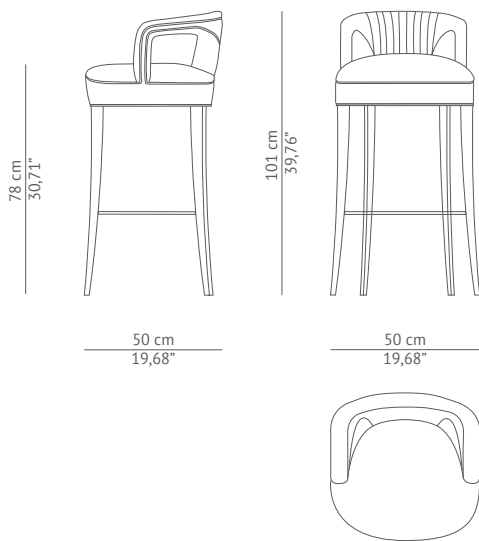

BB CONTRACT

by BRABBU

CASEGOODS UPHOLSTERY LIGHTING RUGS

KAROO | BAR CHAIR

A semi-desert area in South Africa was the perfect environment to be the theme for KAROO bar chair, a modern contemporary furniture piece with the same name as this vast African landscape. The tones of this arid area are represented in the synthetic leather colour of this modern contemporary furniture piece, and the delicate touch of KAROO bar chair helps to feel the desert with a smooth and peculiar comfort. Never before a modern contemporary furniture piece provided such a warm feeling like KAROO.

DIMENSIONS

WIDTH	55 cm 21,70"
DEPTH	52 cm 20,50"
HEIGHT	96 cm 37,80"
SEAT HEIGHT	78 cm 30,71"
SEAT DEPTH	36 cm 14,20"
ARMREST HEIGHT	92 cm 36,20"

MATERIALS

FABRIC	Cotton velvet
FABRIC REFERENCE	BB MOSS VIII - Colour 23
FABRIC NEEDED	2 mts 78,74" (Standard width 1,40mts 55")
LEGS	Painted in wenge colour

FABRIC / LEATHER REQUEST

COM	2 mts 78,74" (Standard width 1,40mts 55")
COL	30,08 sq ft

PRODUCT OPTIONS

FABRIC	BB MOSS VIII - Colour 9; 18
LEGS	Painted in wenge colour; Painted in aged brown

PACKAGING

DIMENSIONS	W 57 cm 22,44" D 57 cm 22,44" H 108 cm 42,51"
VOLUME	0,34m ³ 12ft ³
WEIGHT	20 kg 44,09 lbs