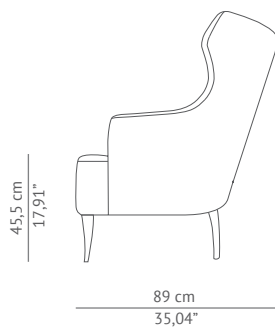

## IGUAZU | ARMCHAIR

In the border between Argentina and Brazil there is one of the most striking views in the world - the IGUAZU falls. This view inspired us to design one more living room furniture piece, the IGUAZU armchair. Shaped as the cliff's outline, it's in the stripped pattern in the chair's back that the fierceness of the waterfall is recalled. A wingback chair's style, IGUAZU perfectly combines the strength and harmony of the waterfalls. It's in this combination, that this living room furniture piece finds its major asset, the capacity to bring harmony with strong character to any home decor.

### DIMENSIONS

WIDTH	77 cm   30,30"
DEPTH	85 cm   33,50"
HEIGHT	110 cm   42,3"
SEAT HEIGHT	45 cm   17,70"
SEAT DEPTH	58 cm   22,80"
ARMREST HEIGHT	65 cm   25,6"

### FABRIC / LEATHER REQUEST

COM	7 mts   275,6" (Standard width 1,40mts   55")
COL	125,5 sq ft

### PACKAGING

DIMENSIONS	W 85,5 cm   33,6 D 96 cm   37,8" H 118 cm   46,46"
VOLUME	0,97 m <sup>3</sup>   34,26 ft <sup>3</sup>
WEIGHT	33 kg   72,75 lb