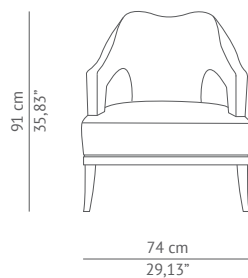

BB CONTRACT

by BRABBU

CASEGOODS UPHOLSTERY LIGHTING RUGS

N°20 | ARMCHAIR

Each of BRABBU's living room furniture pieces arises from a fight between inspiration and hard work. Symbol of knowledge and rebirth, N°20 armchair was raised through a long journey of a total set of 24 prototypes intended to reinterpret the forces of nature in a living room furniture piece. N°20 distinguishes itself for its attitude represented in its fabric, a beautiful and standing out blue twill and a structure that embraces us with strength and determination, like Mother Nature. N°20 armchair it's a modern living room furniture piece that will bring elegance to any decoration

DIMENSIONS

WIDTH	76 cm 29,90"
DEPTH	83 cm 32,70"
HEIGHT	91 cm 35,83"
SEAT HEIGHT	45 cm 17,70"
SEAT DEPTH	60 cm 23,60"
ARMREST HEIGHT	65 cm 25,60"

MATERIALS

FABRIC	Twill
FABRIC REFERENCE	BB DARIEN II- Colour 9
FABRIC NEEDED	4 mts 158" (Standard width 1,40mts 55")
LEGS	Painted in wenge color
NAILS	Polished gold

DIMENSIONS	W 80 cm 31,49" D 87 cm 34,25" H 97 cm 38,19"
VOLUME	0,67 m ³ 23,66 ft ³
WEIGHT	40 kg 88,19 lb

LEAD TIME

Production lead time is of 12 weeks, delivery time not included. For orders of larger quantities BRABBU CONTRACT reserves the right to agree with the client on a different lead time.