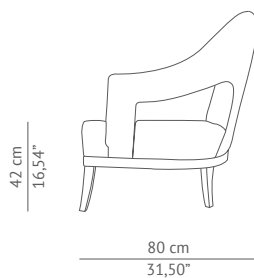

BB CONTRACT

by BRABBU

CASEGOODS UPHOLSTERY LIGHTING RUGS

N°20 | ARMCHAIR

Each of BRABBU's living room furniture pieces arises from a fight between inspiration and hard work. Symbol of knowledge and rebirth, N°20 armchair was raised through a long journey of a total set of 24 prototypes intended to reinterpret the forces of nature in a living room furniture piece. N°20 distinguishes itself for its attitude represented in its fabric, a beautiful and standing out blue twill and a structure that embraces us with strength and determination, like Mother Nature. N°20 armchair it's a modern living room furniture piece that will bring elegance to any decoration

DIMENSIONS

WIDTH	76 cm 29,90"
DEPTH	83 cm 32,70"
HEIGHT	91 cm 35,83"
SEAT HEIGHT	45 cm 17,70"
SEAT DEPTH	60 cm 23,60"
ARMREST HEIGHT	65 cm 25,60"

MATERIALS

FABRIC	Twill
FABRIC REFERENCE	BB DARIEN II- Colour 9
FABRIC NEEDED	4 mts 158" (Standard width 1,40mts 55")
LEGS	Painted in wenge color
NAILS	Polished gold

DIMENSIONS	W 80 cm 31,49" D 87 cm 34,25" H 97 cm 38,19"
VOLUME	0,67 m ³ 23,66 ft ³
WEIGHT	40 kg 88,19 lb

LEAD TIME

Production lead time is of 12 weeks, delivery time not included. For orders of larger quantities BRABBU CONTRACT reserves the right to agree with the client on a different lead time.