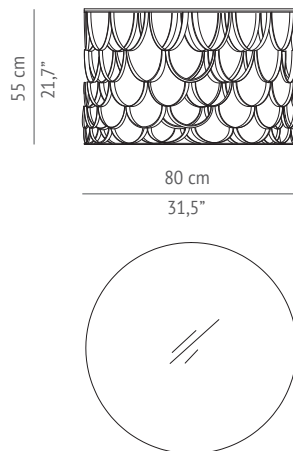

BB CONTRACT

by BRABBU

CASEGOODS UPHOLSTERY LIGHTING RUGS

KOI | CENTER TABLE

KOI carp is a recurring symbol of Japanese culture, highly appreciated by its decorative purposes, not only in water gardens but also in Irezumi practice or, most commonly, in tattoos. Its natural colour mutations reveal their capacity to adapt, just like the set of KOI tables with table tops in glass or marble that you can choose to better fit in your ambiances. The KOI scales from the sides of the tables shine and reflect - on its brass surface - the sun caught throughout the clear water. KOI and the Japanese word for love or affection are homophones, making the carp also a symbol of love and friendship.

DIMENSIONS

WIDTH	80 cm 31,50"
DEPTH	80 cm 31,50"
HEIGHT	55 cm 21,70"

MATERIALS

Base: Brushed aged brass
Top: Bronze glass

PACKAGING

DIMENSIONS	W 87 cm 34,25" D 87 cm 34,25" H 62 cm 24,41"
VOLUME	0,47 m ³ 16,60ft ³
WEIGHT	65kg 143,3lbs